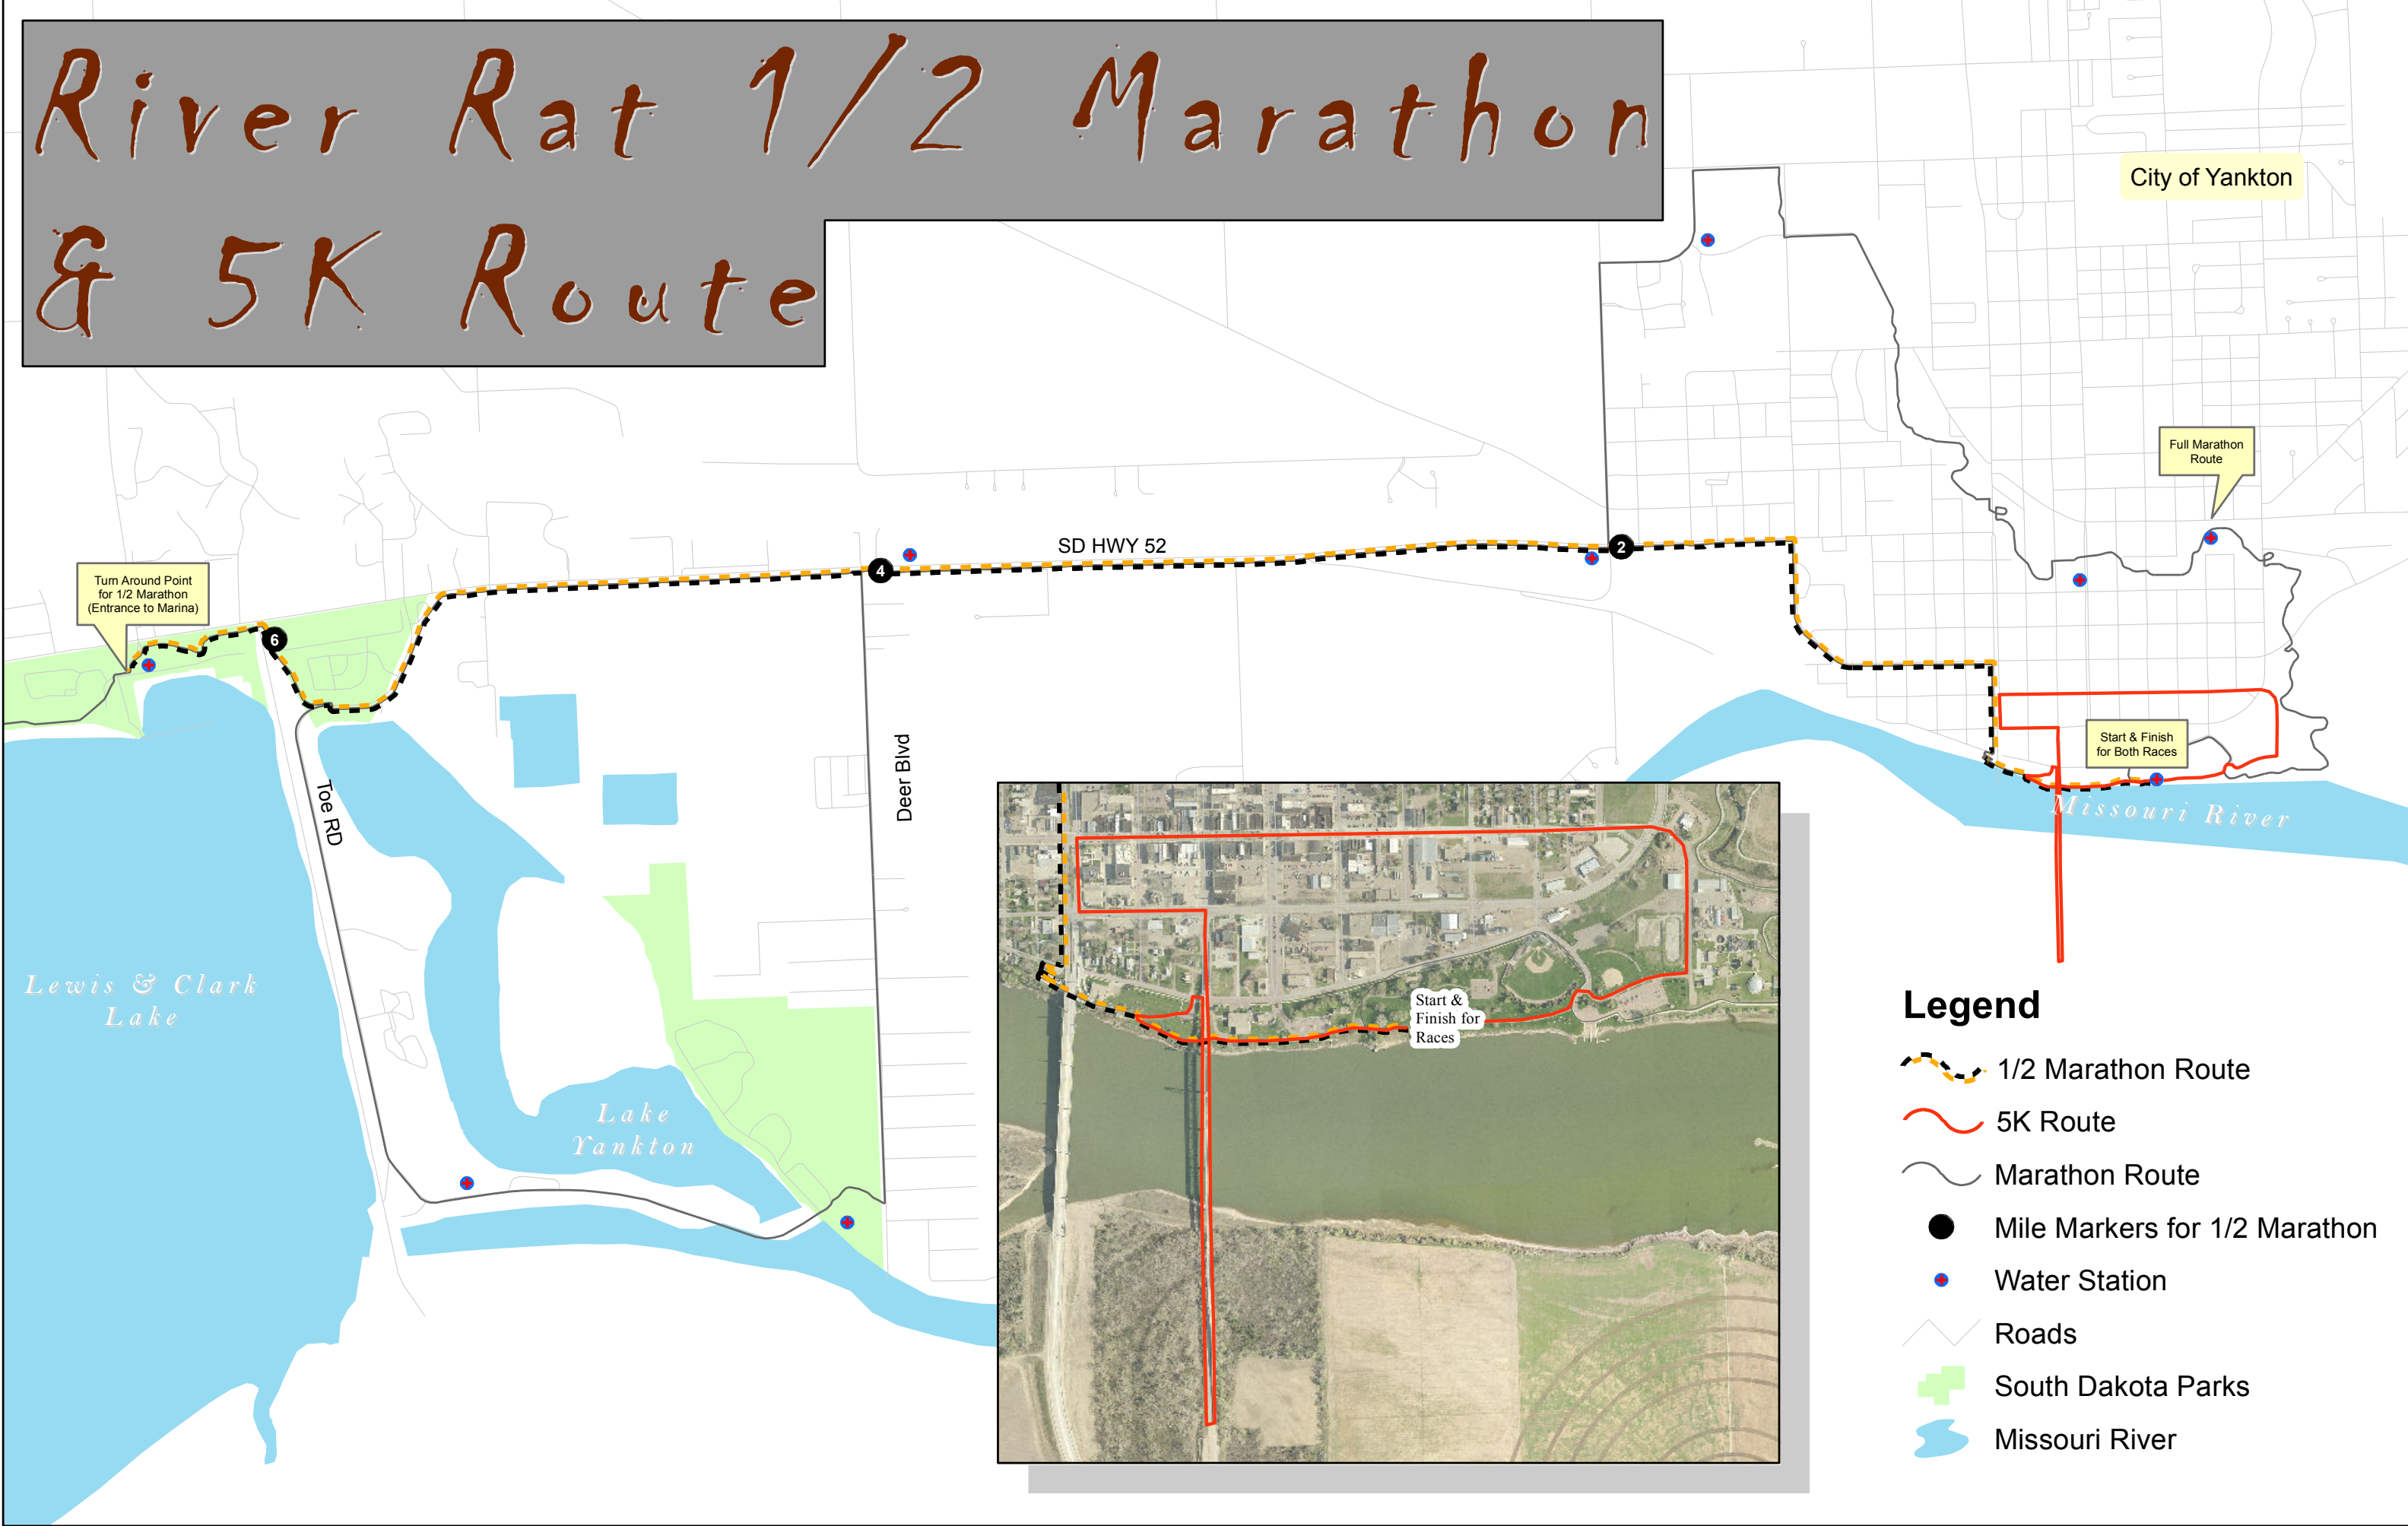

# River Rat 1/2 Marathon & 5K Route

City of Yankton

Full Marathon Route

Turn Around Point for 1/2 Marathon (Entrance to Marina)

SD HWY 52

Deer Blvd

Toe Rd

Lewis & Clark Lake

Lake Yankton

Missouri River

Start & Finish for Races

## Legend

-  1/2 Marathon Route
-  5K Route
-  Marathon Route
-  Mile Markers for 1/2 Marathon
-  Water Station
-  Roads
-  South Dakota Parks
-  Missouri River