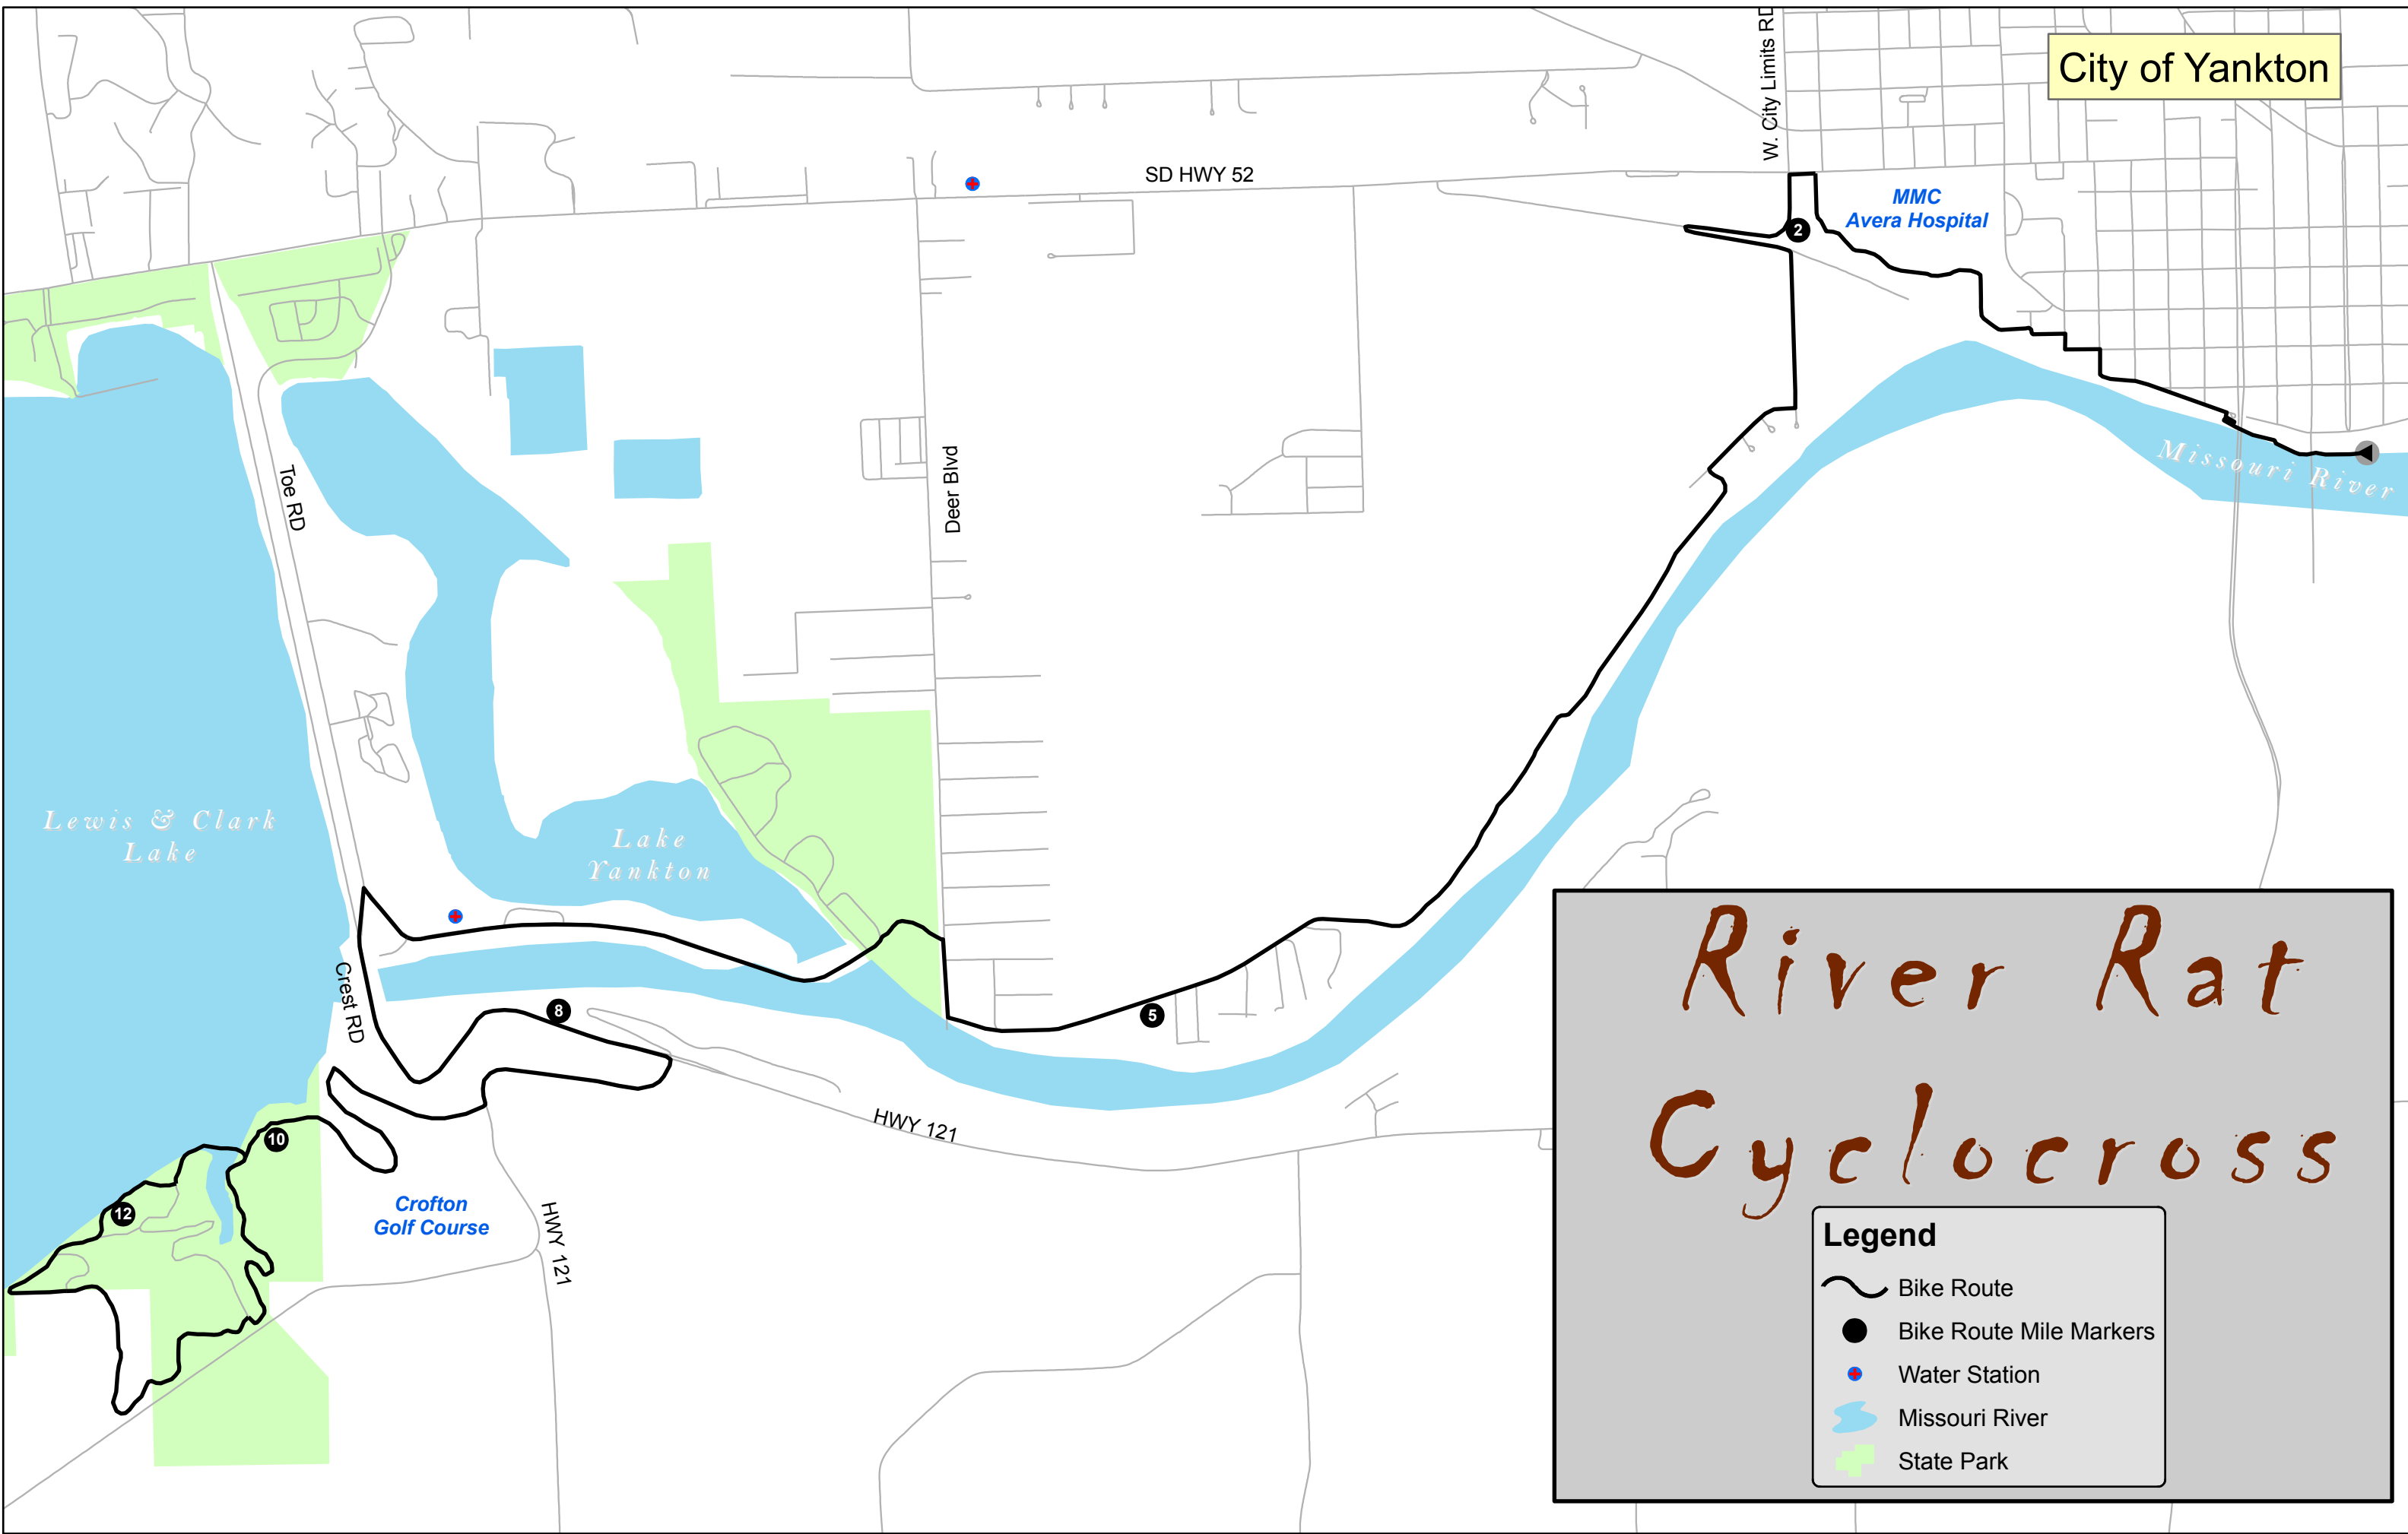

City of Yankton

River Rat Cyclocross

- Legend**
-  Bike Route
 -  Bike Route Mile Markers
 -  Water Station
 -  Missouri River
 -  State Park