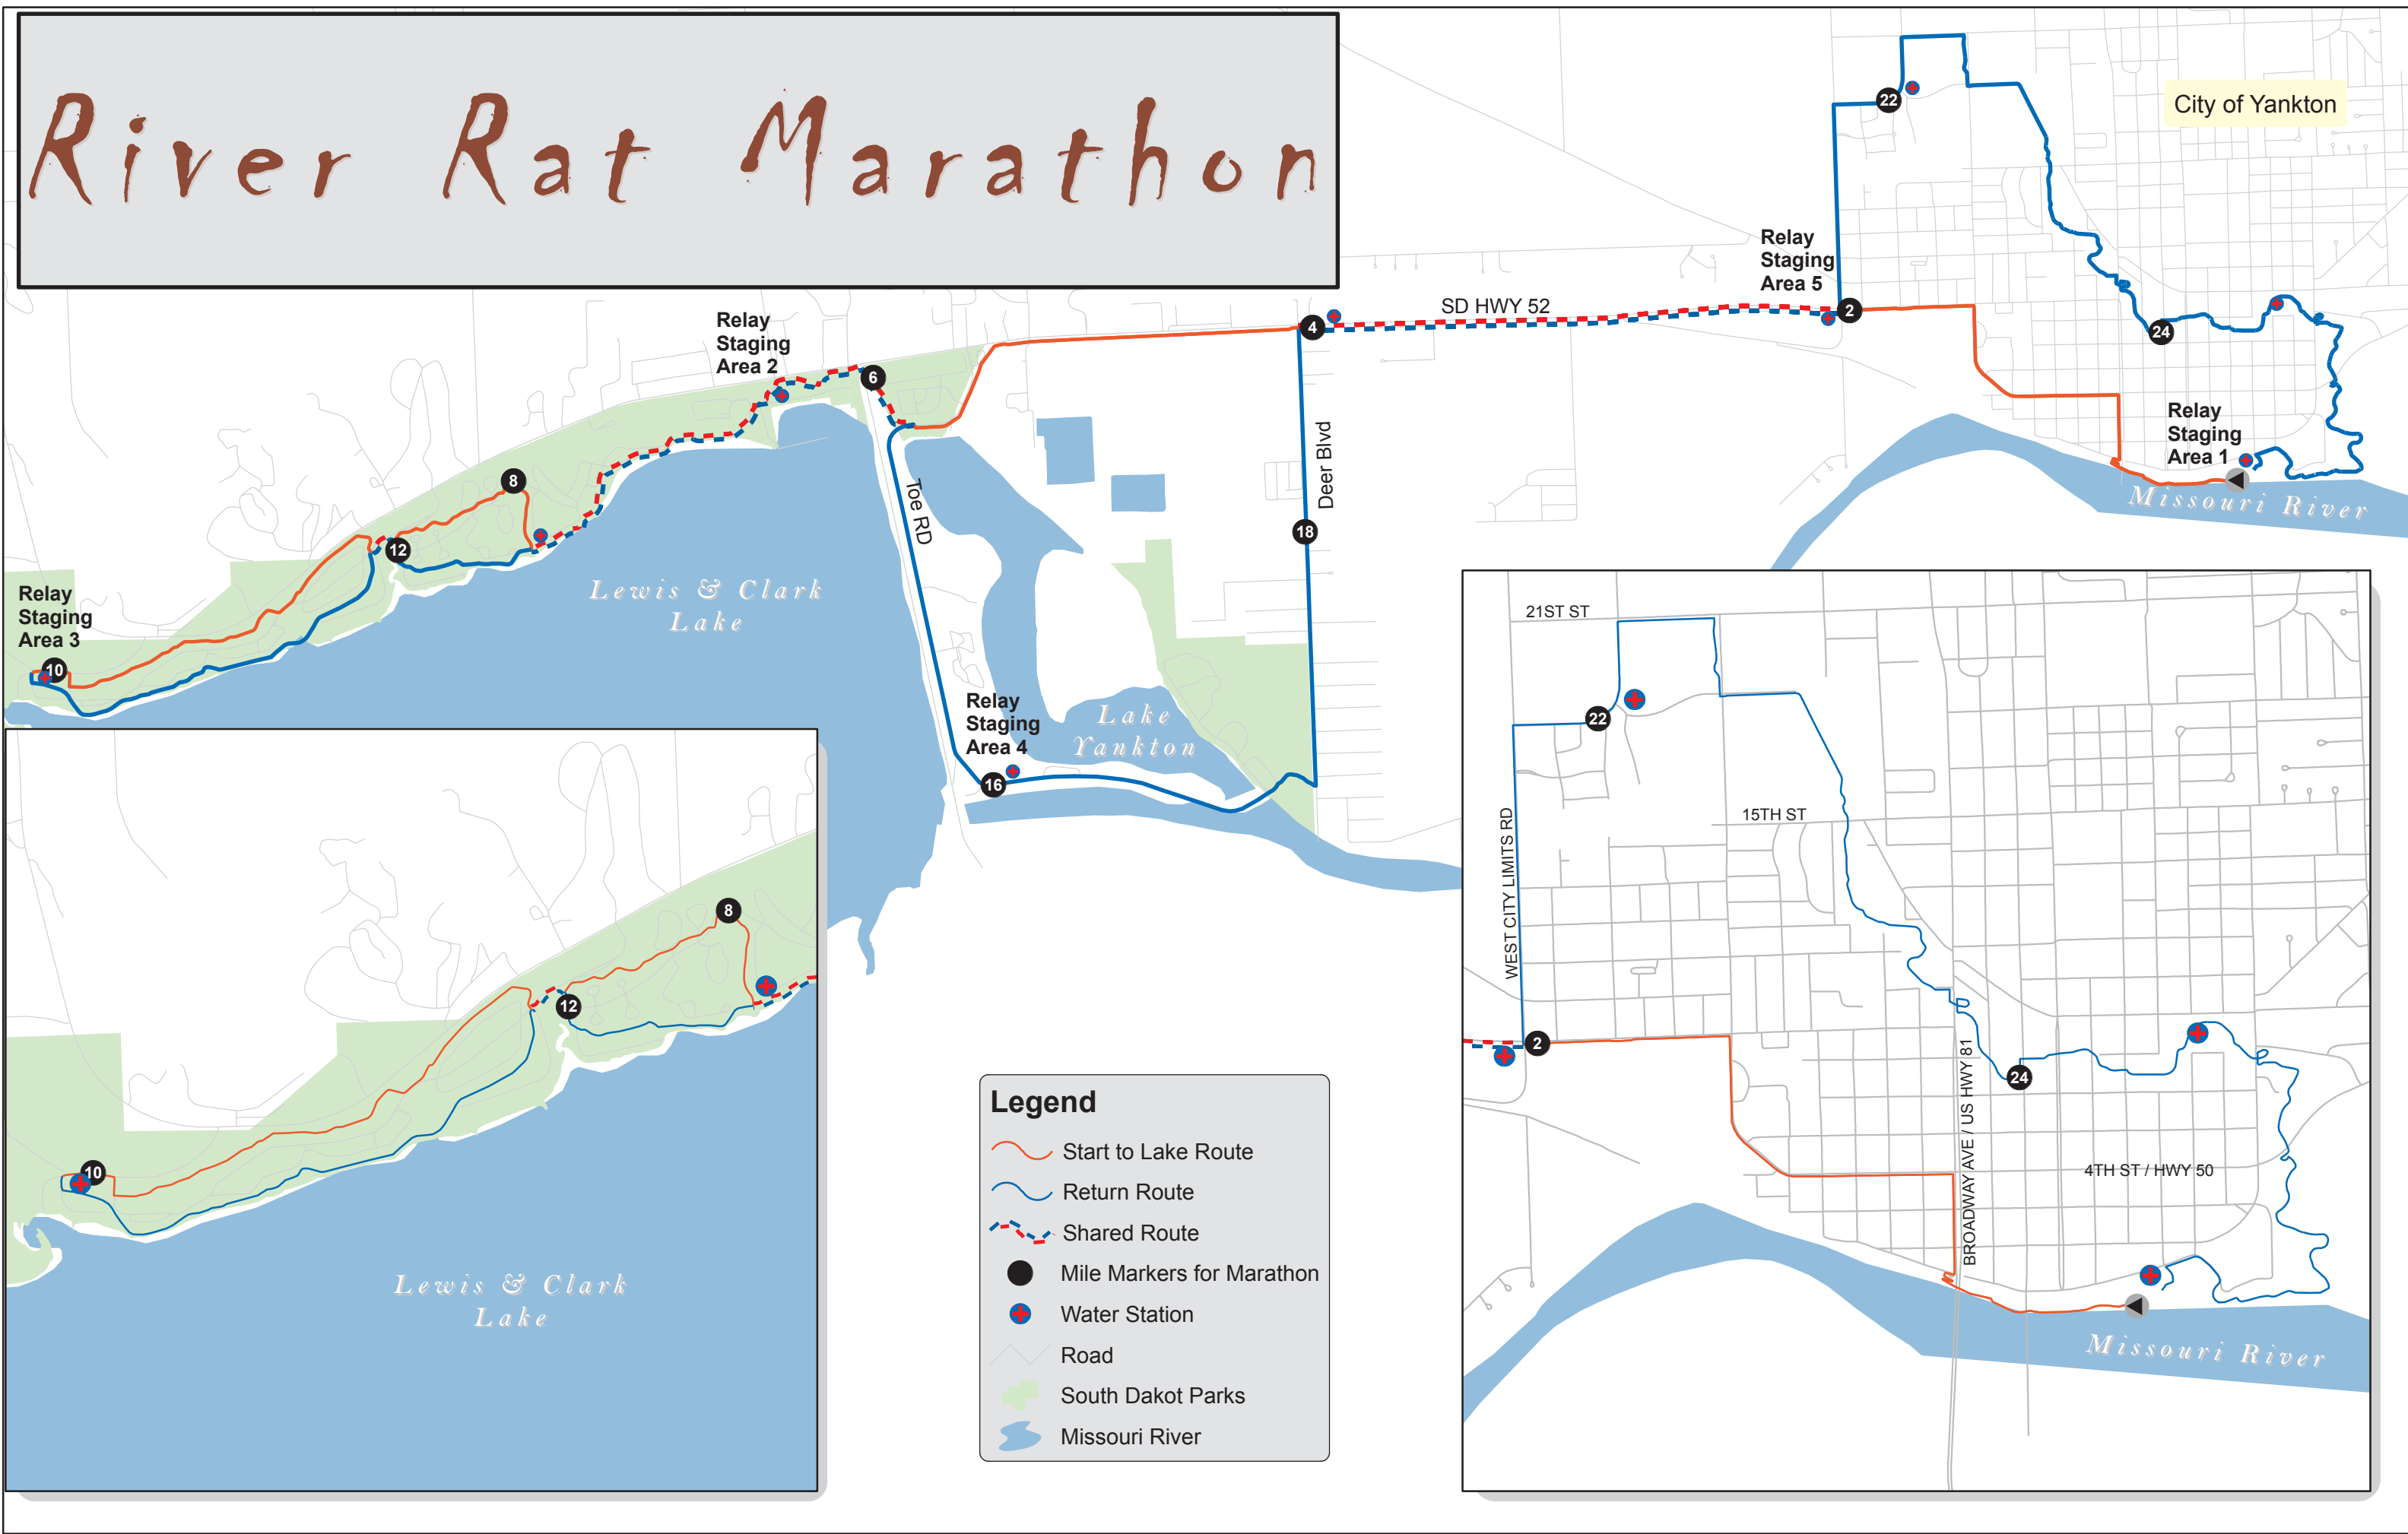

River Rat Marathon

Legend

- Start to Lake Route
- Return Route
- Shared Route
- Mile Markers for Marathon
- ⊕ Water Station
- Road
- South Dakot Parks
- Missouri River

City of Yankton

Lewis & Clark Lake

Lake Yankton

Missouri River

Lewis & Clark Lake

Missouri River

21ST ST

15TH ST

WEST CITY LIMITS RD

BROADWAY AVE / US HWY 81

4TH ST / HWY 50

SD HWY 52

Deer Blvd

Toe RD

Relay Staging Area 3

Relay Staging Area 2

Relay Staging Area 4

Relay Staging Area 5

Relay Staging Area 1

10

8

12

6

4

18

16

22