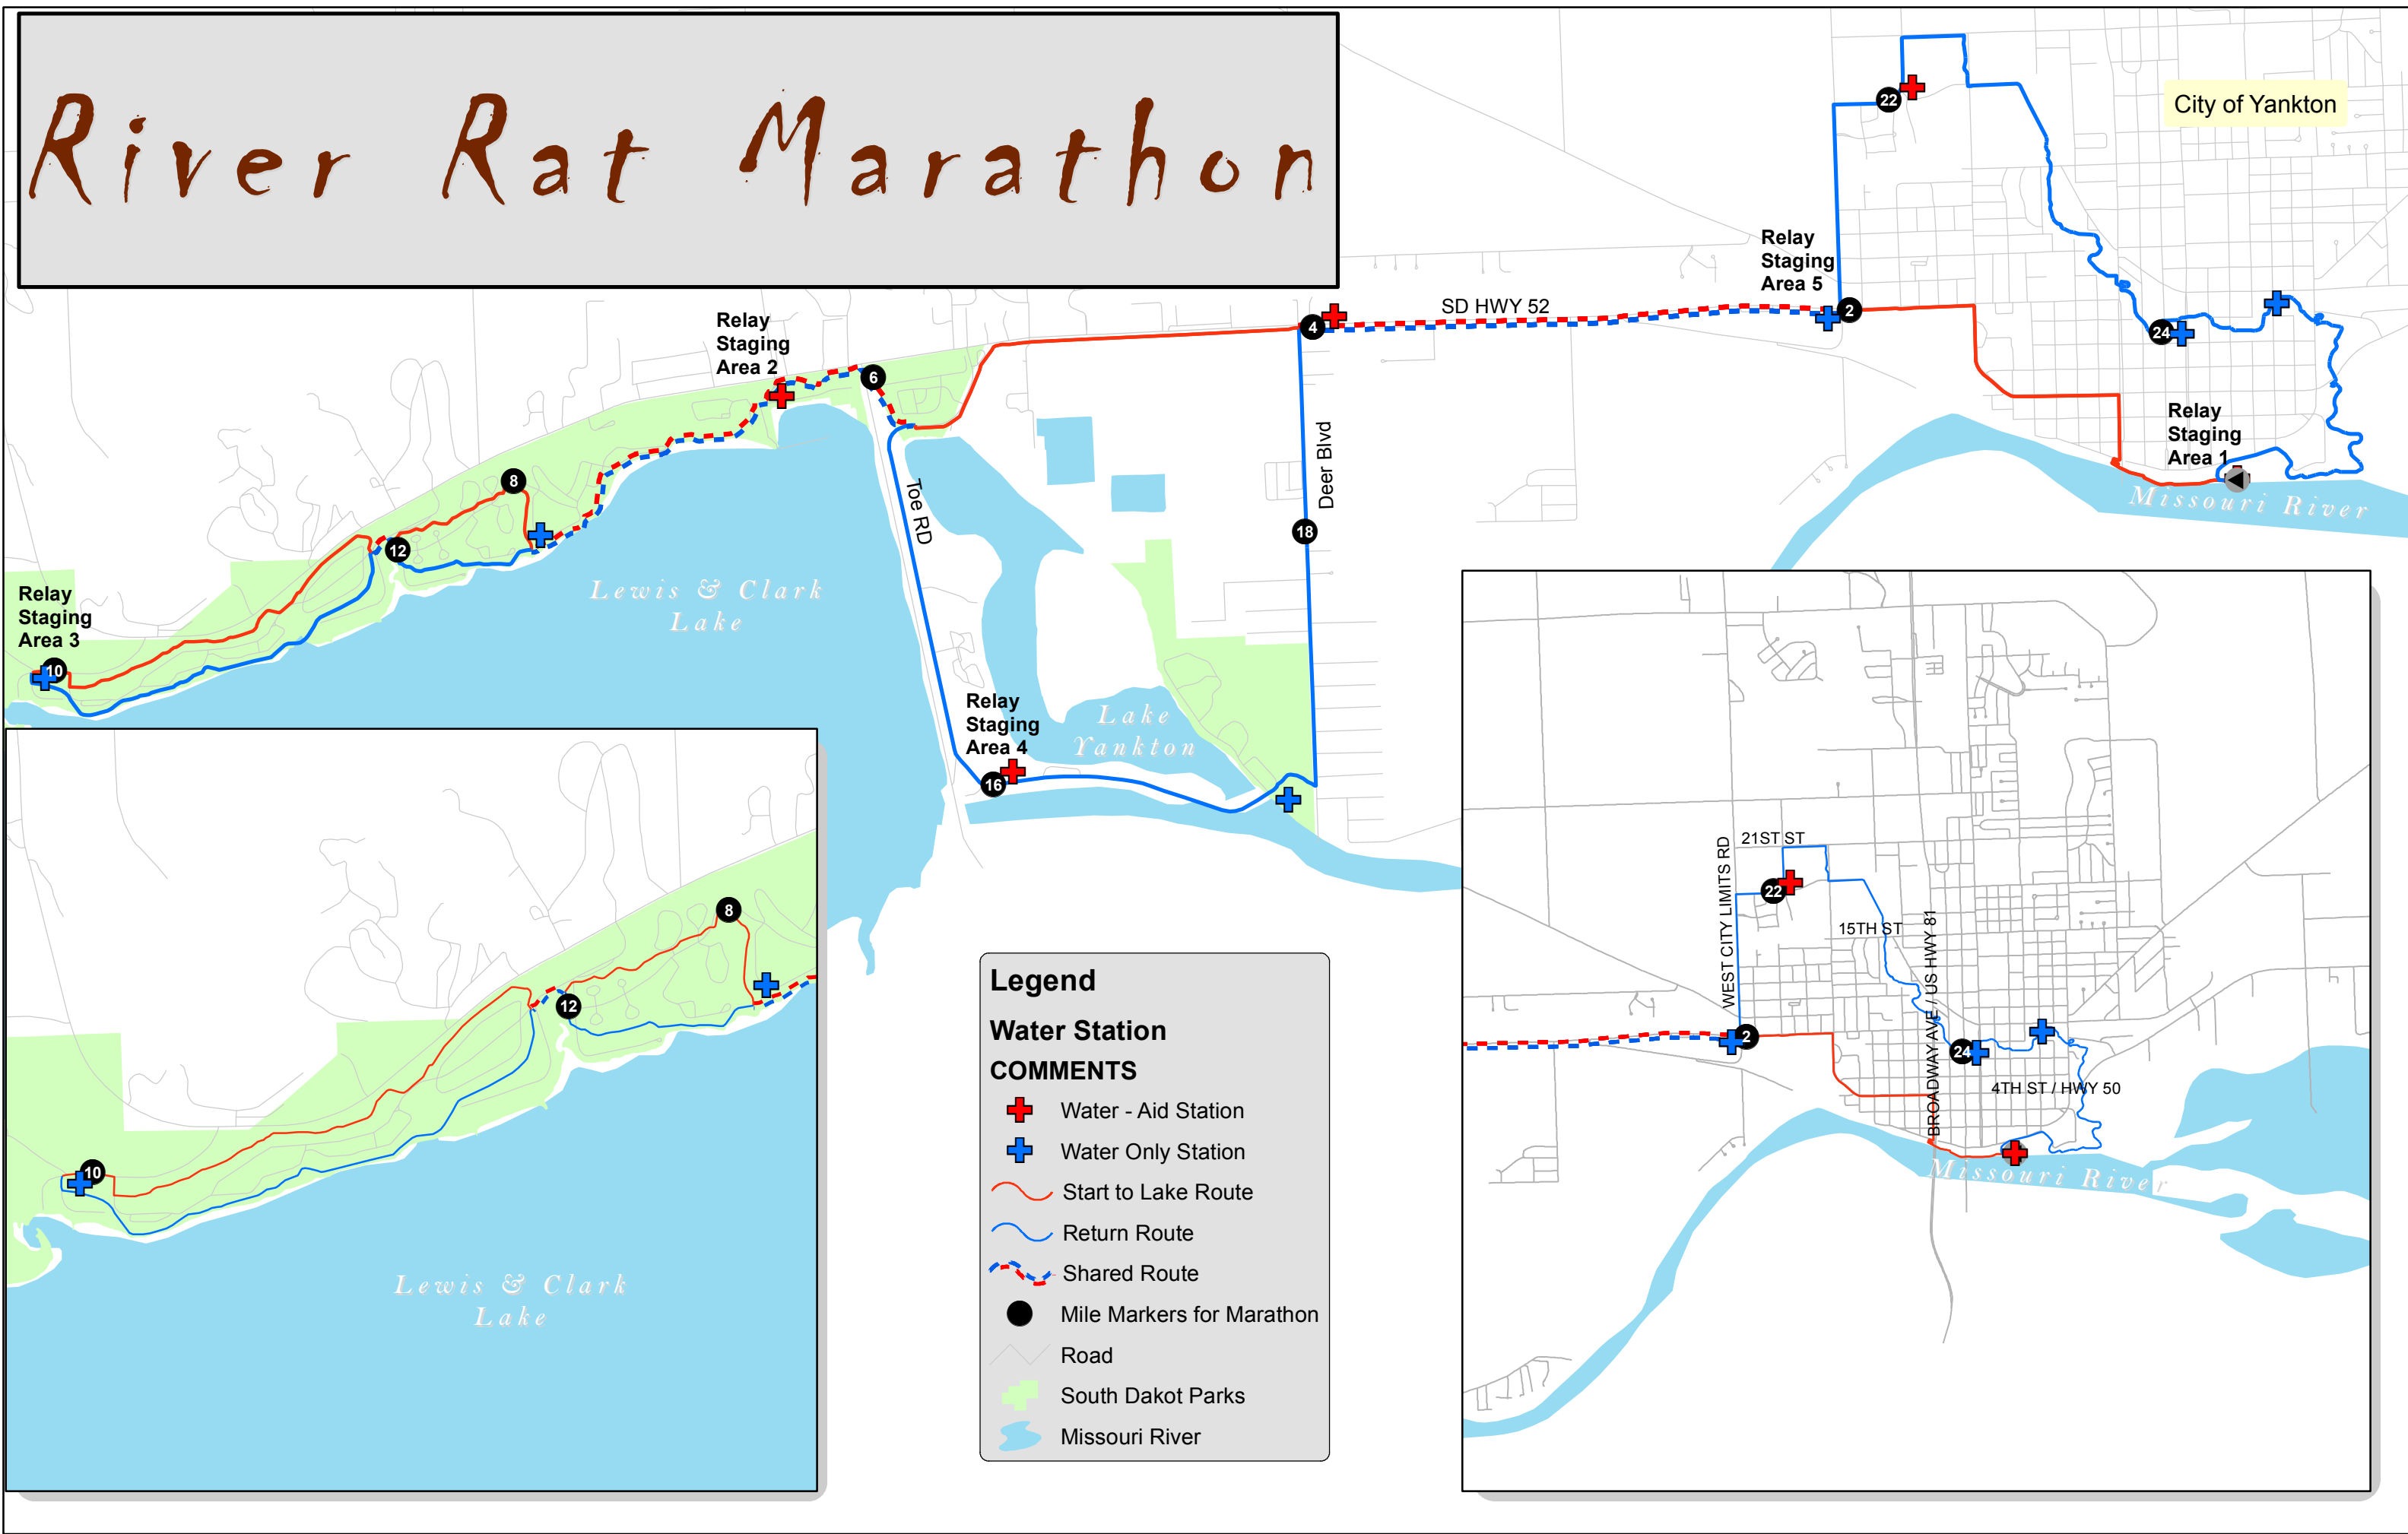

# River Rat Marathon

**Legend**

**Water Station**

**COMMENTS**

- + Water - Aid Station
- + Water Only Station
- Start to Lake Route
- Return Route
- Shared Route
- Mile Markers for Marathon
- Road
- South Dakot Parks
- Missouri River